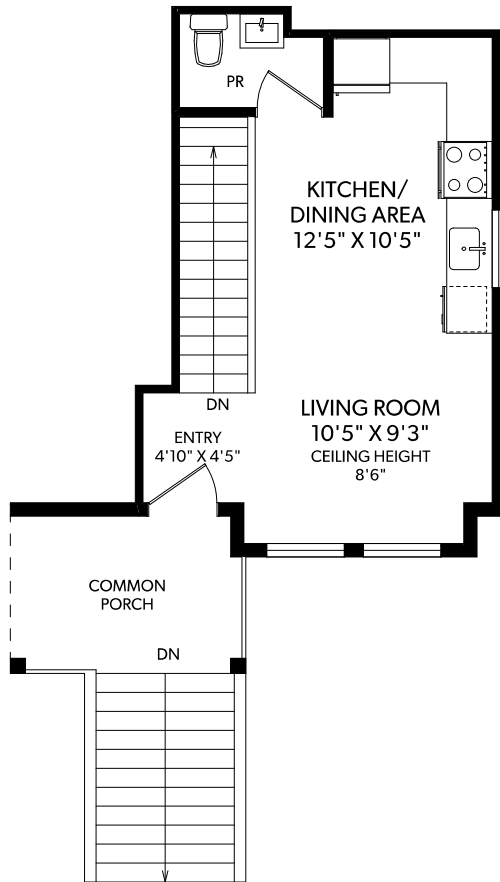

THE WOODFORD

120 W 14th Avenue, Vancouver

Main Floor:	348 sq.ft.
Upper Floor:	591 sq.ft.
Total:	939 sq.ft.
Patio:	55 sq.ft.

MAIN FLOOR

LOWER FLOOR