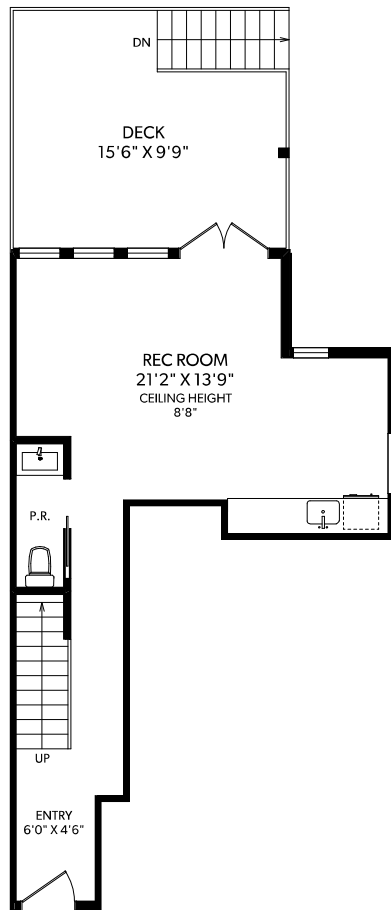

THE WOODFORD

118 W 14th Avenue, Vancouver

Main Floor: 455 sq.ft.
Upper Floor: 689 sq.ft.
Top Floor: 430 sq.ft.
Total: 1574 sq.ft.

Deck: 217 sq.ft.
Balcony: 31 sq.ft.

TOP FLOOR

MAIN FLOOR

UPPER FLOOR