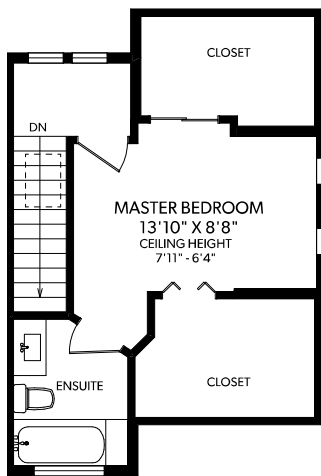

THE WOODFORD

118 W 14th Avenue, Vancouver

Main Floor: 455 sq.ft.
Upper Floor: 689 sq.ft.
Top Floor: 430 sq.ft.
Total: 1574 sq.ft.

Deck: 217 sq.ft.
Balcony: 31 sq.ft.

TOP FLOOR

MAIN FLOOR

UPPER FLOOR