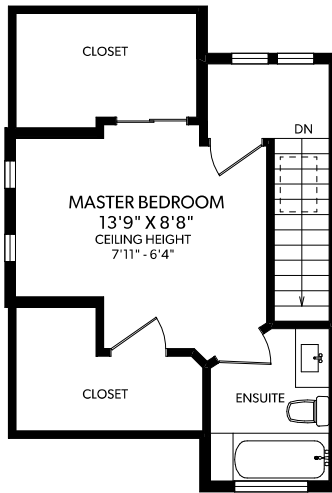

THE WOODFORD

116 W 14th Avenue, Vancouver

Main Floor: 437 sq.ft.
Upper Floor: 680 sq.ft.
Top Floor: 428 sq.ft.
Total: 1545 sq.ft.

Deck: 220 sq.ft.
Balcony: 32 sq.ft.

TOP FLOOR

MAIN FLOOR

UPPER FLOOR