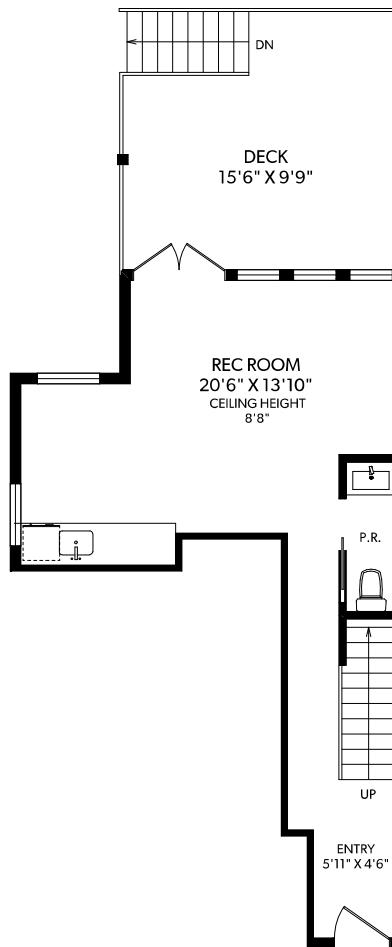

THE WOODFORD

116 W 14th Avenue, Vancouver

Main Floor: 437 sq.ft.
Upper Floor: 680 sq.ft.
Top Floor: 428 sq.ft.
Total: 1545 sq.ft.

Deck: 220 sq.ft.
Balcony: 32 sq.ft.

TOP FLOOR

MAIN FLOOR

UPPER FLOOR