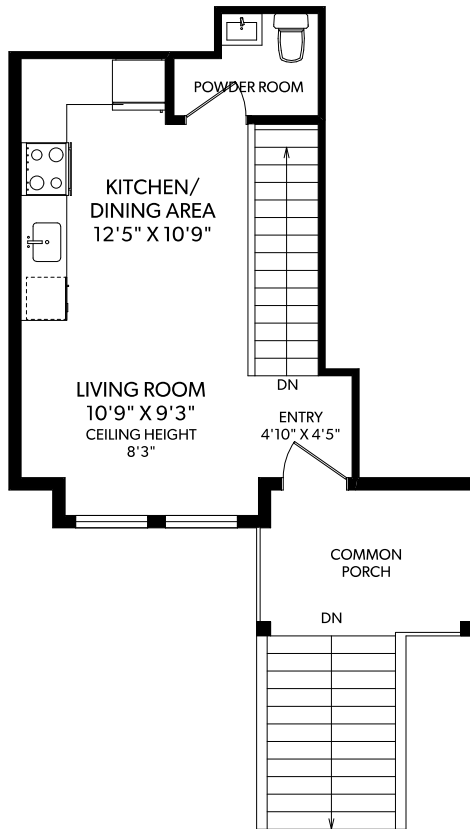

THE WOODFORD

114 W 14th Avenue, Vancouver

Main Floor:

351 sq.ft.

Lower Floor:

598 sq.ft.

Total:

949 sq.ft.

MAIN FLOOR

LOWER FLOOR